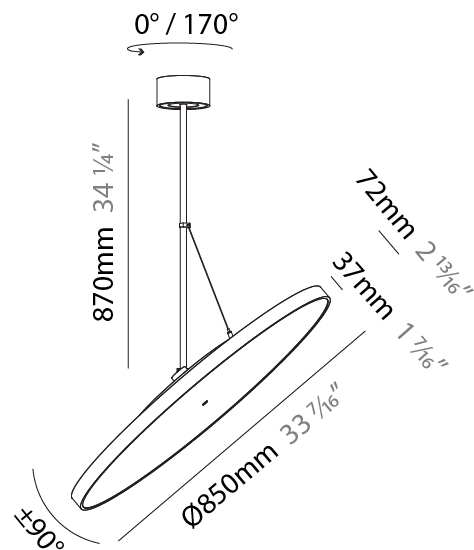

GENERAL

Series: Sign Diva Flex
Subseries: Sign Diva Flex
Partner: Prolicht
Division: Architectural
Installation: Suspension
Product Type: Pendant
Mounting Location: Ceiling
Light Distribution: Adjustable

PHYSICAL

Diameter (mm): 1100
Diameter (in): 43 ⁷/₁₆
Height (mm): 870
Height (in): 34 ¹/₄
Weight (kg): 9
Weight (lbs): 11.2
Diffuser: PMMA - Opal / Micro-Prism / Sparkling Secret / Vintage Industrial
Fixture Finish: SSR / BKV / CWI / CRY / HAB / UFT / ITA / RUA / FTG / MYG / LOD / PUS / FRO / FUP / KIA / POP / BLS / SPG / MEY / GOH / CHC / COM / ABZ / JAG / OBR / MOS / ROR
Fixture Material: PMMA / Extruded Aluminum / Steel

ELECTRICAL

Lamp Type: LED (Zhaga Standard)
Input Wattage (W): 169.4
Total Output Wattage (W): 135
Dimming: Tri-Mode (Non-Dimming and Phase Dimming (120Vac only) and 0-10V Dimming)
Driver Included: Yes
Driver Location: Integrated
Driver Type: Constant Current - Universal
Driver Class: Class 2
Input Voltage (V): 120 - 277
Constant Current (MA): 600

LED

Color Temperature (°K): 2700 / 3000 / 3500 / 4000
Max. Delivered Lumen (lm): 16002 / 17172 / 19937 / 20344
Nominal Lumen (lm): 18992 / 20305 / 23575 / 24056
CRI: >90 CRI
Lamp Life (hrs): 50000

OPTICAL

Adjustability: Rotational 170°; Tilt 90°

RATINGS AND CERTIFICATIONS

Certified By: Certified for North American Standards
IP rating: IP20