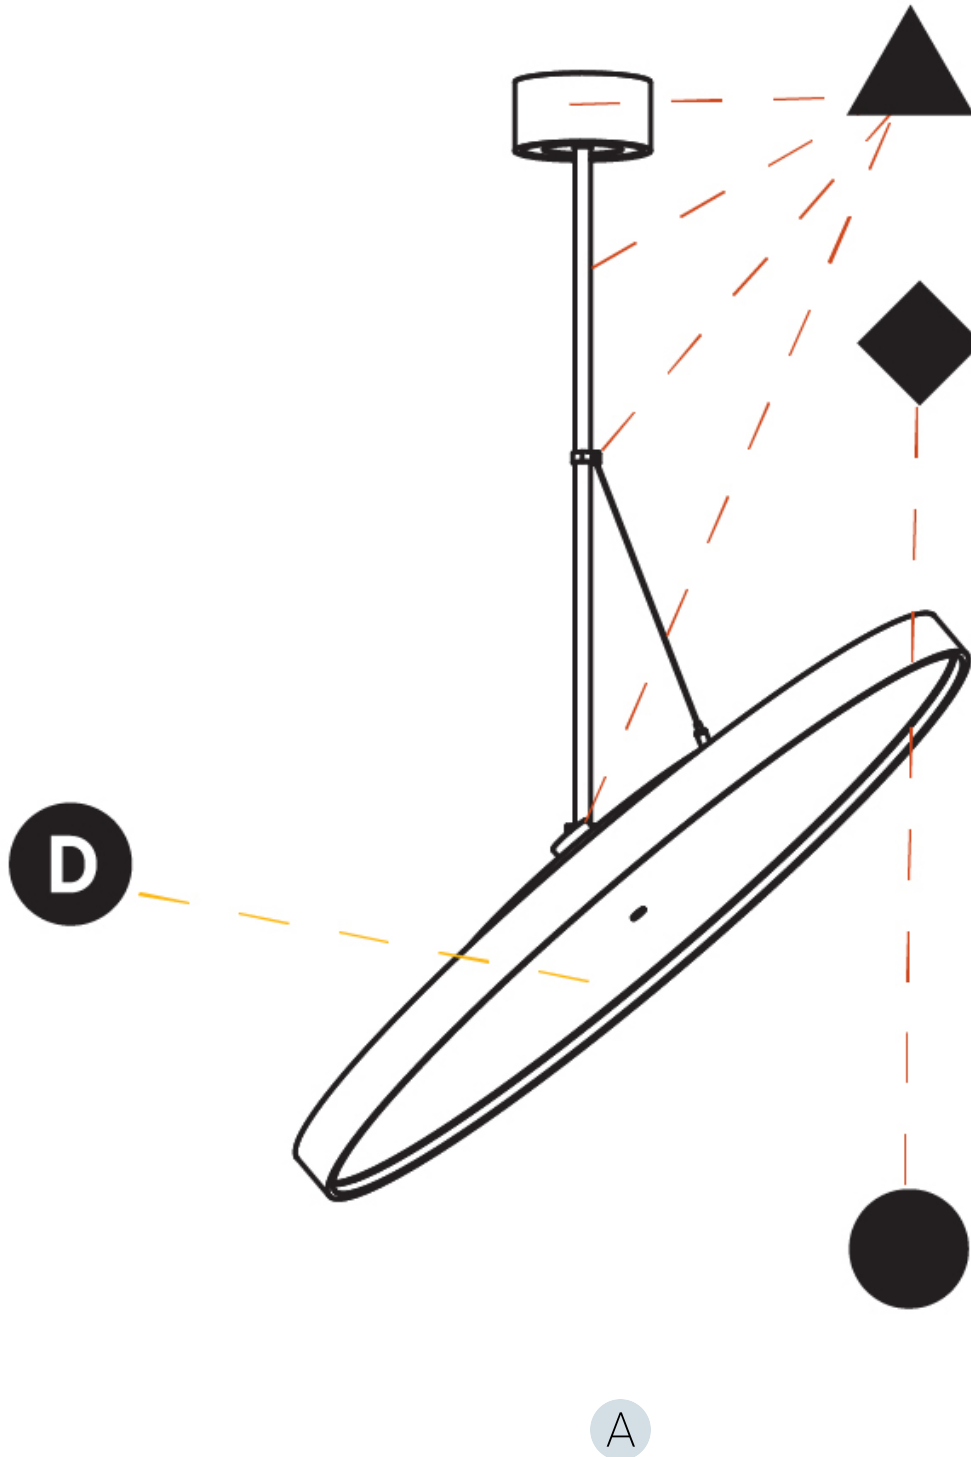

SIGN DIVA FLEX KORONA SUSPENSION

A30867-

PROJECT _____

TYPE _____

SPECIFIER _____

QUANTITY _____

DATE _____