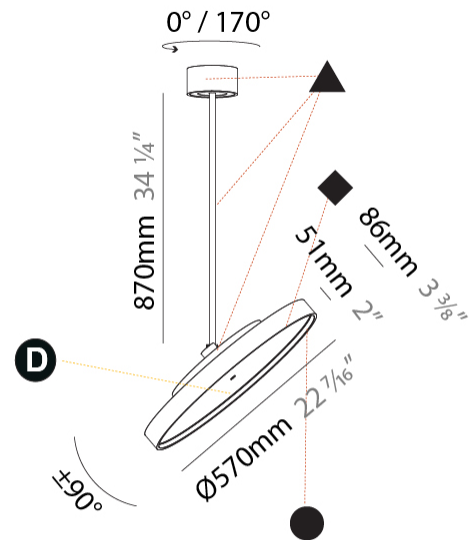

GENERAL

Series: Sign Diva Flex
Subseries: Sign Diva Flex Korona
Partner: Prolicht
Division: Architectural
Installation: Suspension
Product Type: Pendant
Mounting Location: Ceiling
Light Distribution: Adjustable

PHYSICAL

Shape: Round
Diameter (mm): 570
Diameter (in): 22 7/16
Height (mm): 870
Height (in): 34 1/4
Weight (kg): 5
Weight (lbs): 11
Diffuser: PMMA - Opal / Micro-Prism / Sparkling Secret / Vintage Industrial
Fixture Finish: SSR / BKV / CWI / CRY / HAB / UFT / ITA / RUA / FTG / MYG / LOD / PUS / FRO / FUP / KIA / POP / BLS / SPG / MEY / GOH / CHC / COM / ABZ / JAG / OBR / MOS / ROR
Fixture Material: PMMA / Extruded Aluminum / Steel

ELECTRICAL

Lamp Type: LED (Zhaga Standard)
Input Wattage (W): 58.3
Total Output Wattage (W): 46.9
Dimming: Tri-Mode (Non-Dimming and Phase Dimming (120Vac only) and 0-10V Dimming)
Driver Included: Yes
Driver Location: Integrated
Driver Type: Constant Current - Universal
Driver Class: Class 2
Input Voltage (V): 120 - 277
Constant Current (MA): 350

LED

Color Temperature (°K): 2700 / 3000 / 3500 / 4000
Max. Delivered Lumen (lm): 4978 / 5337 / 5384 / 5494
Nominal Lumen (lm): 6199 / 6646 / 6705 / 6842
CRI: >90 CRI
Lamp Life (hrs): 50000

OPTICAL

Adjustability: Rotational 170°; Tilt 90°

RATINGS AND CERTIFICATIONS

Certified By: Certified for North American Standards
IP rating: IP20